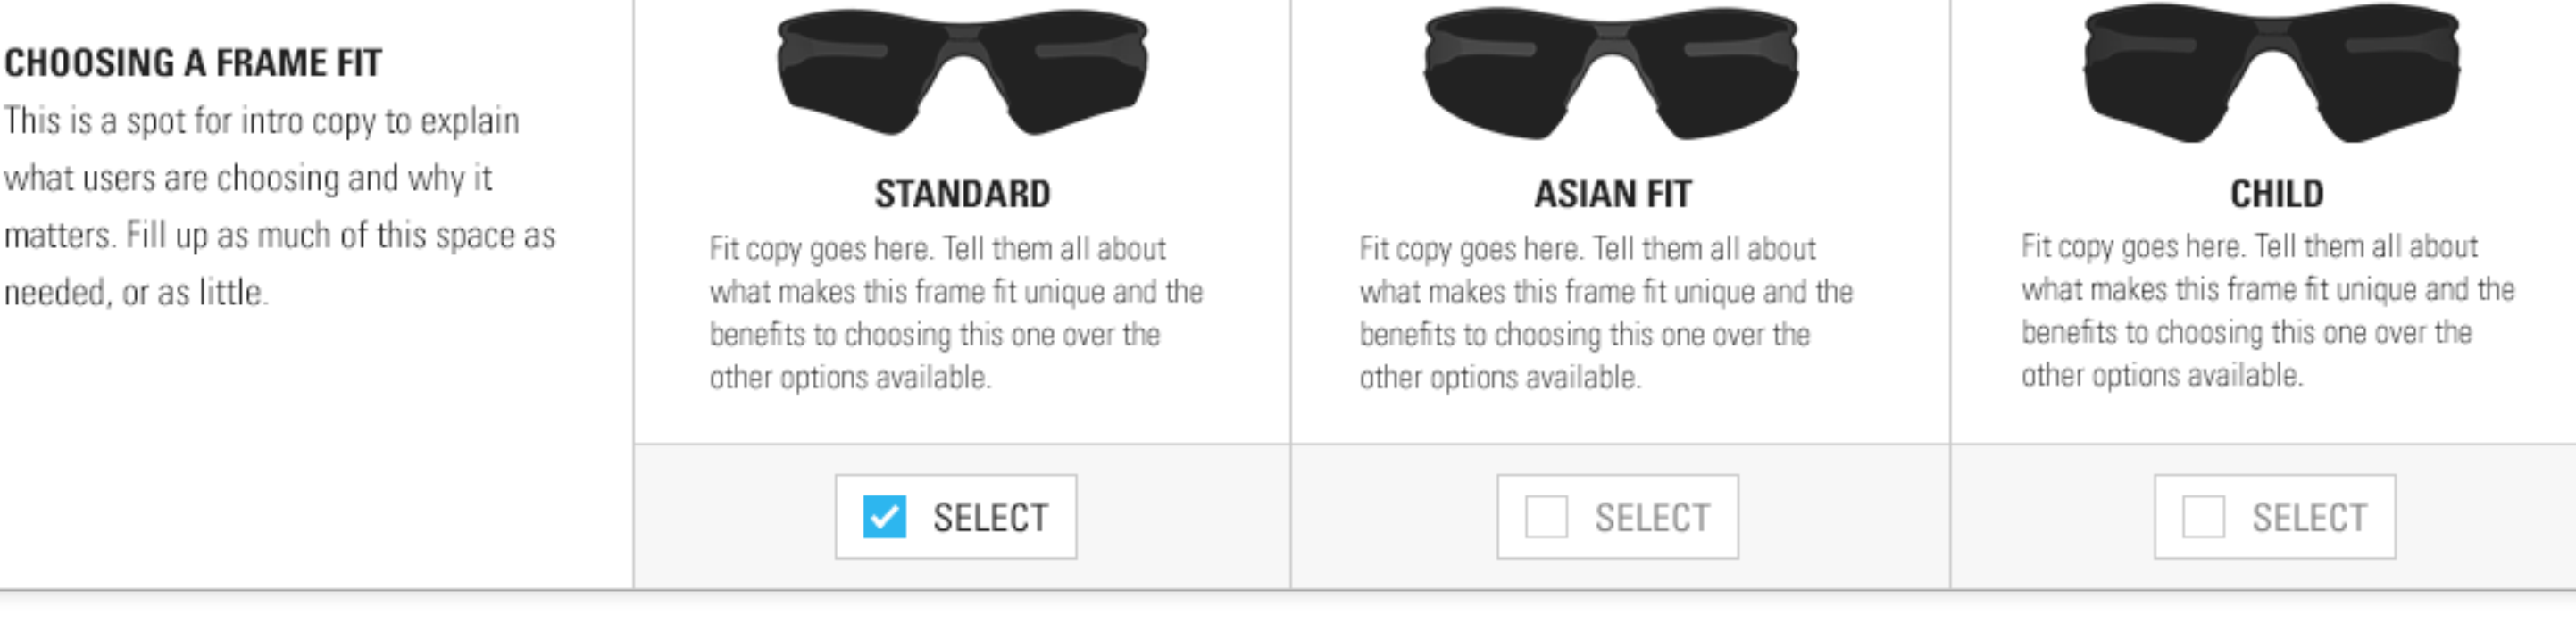

M31 - MOVEMENT BAR (EYEWEAR PDP) DESKTOP

STATE 1 - DEFAULT VIEW

STATE 2 - FAMILY SELECTION

- 1 Family Selection: When clicked "Family selection drawer" opens, pushing filter bar down to State 2 but still contained in 192 px height container.
  - Wrap to two lines when characters extend into 20px padding on the right
  - Font: 65 Bold Univers Condensed 16px #fff
- 2 Label Font: 47 Light Univers Condensed 14px #888
  Selection Font: 65 Bold Univers Condensed 16 px #222
- 3 Results - Text aligned right
  Label Font: 57 light Univers Condensed 14px #888
  Count Font: 65 Bold Univers Condensed 24px #222
- 4 Label Font: 47 Light Univers Condensed 14px #888
  Selection Font: 65 Bold Univers Condensed 16 px #222