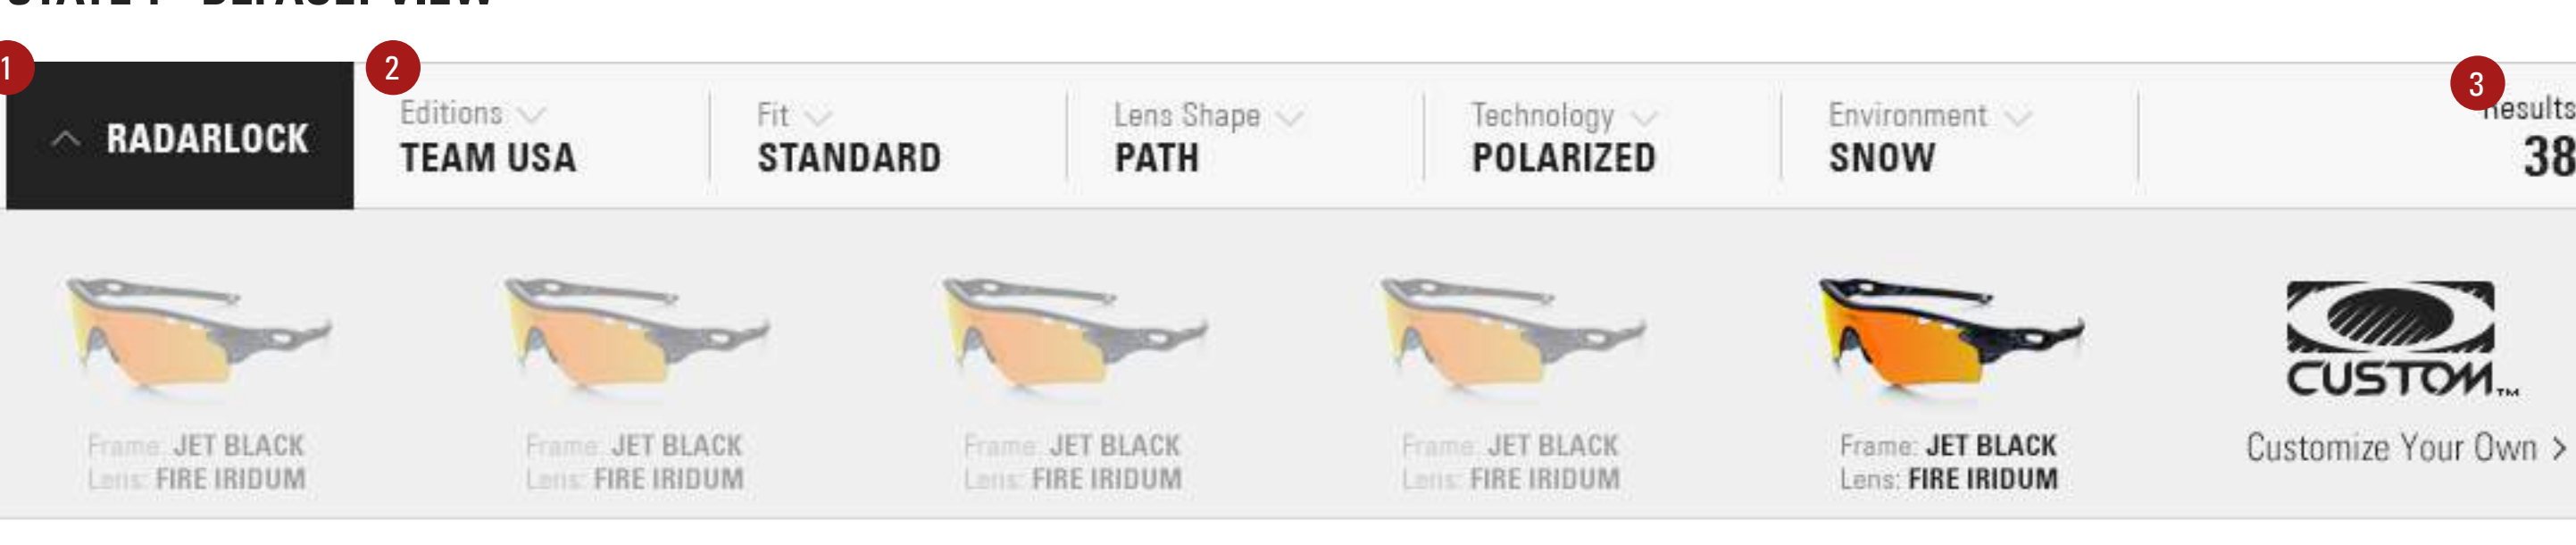

# M31 - MOVEMENT BAR (EYEWEAR PDP) DESKTOP

## STATE 1 - DEFAULT VIEW