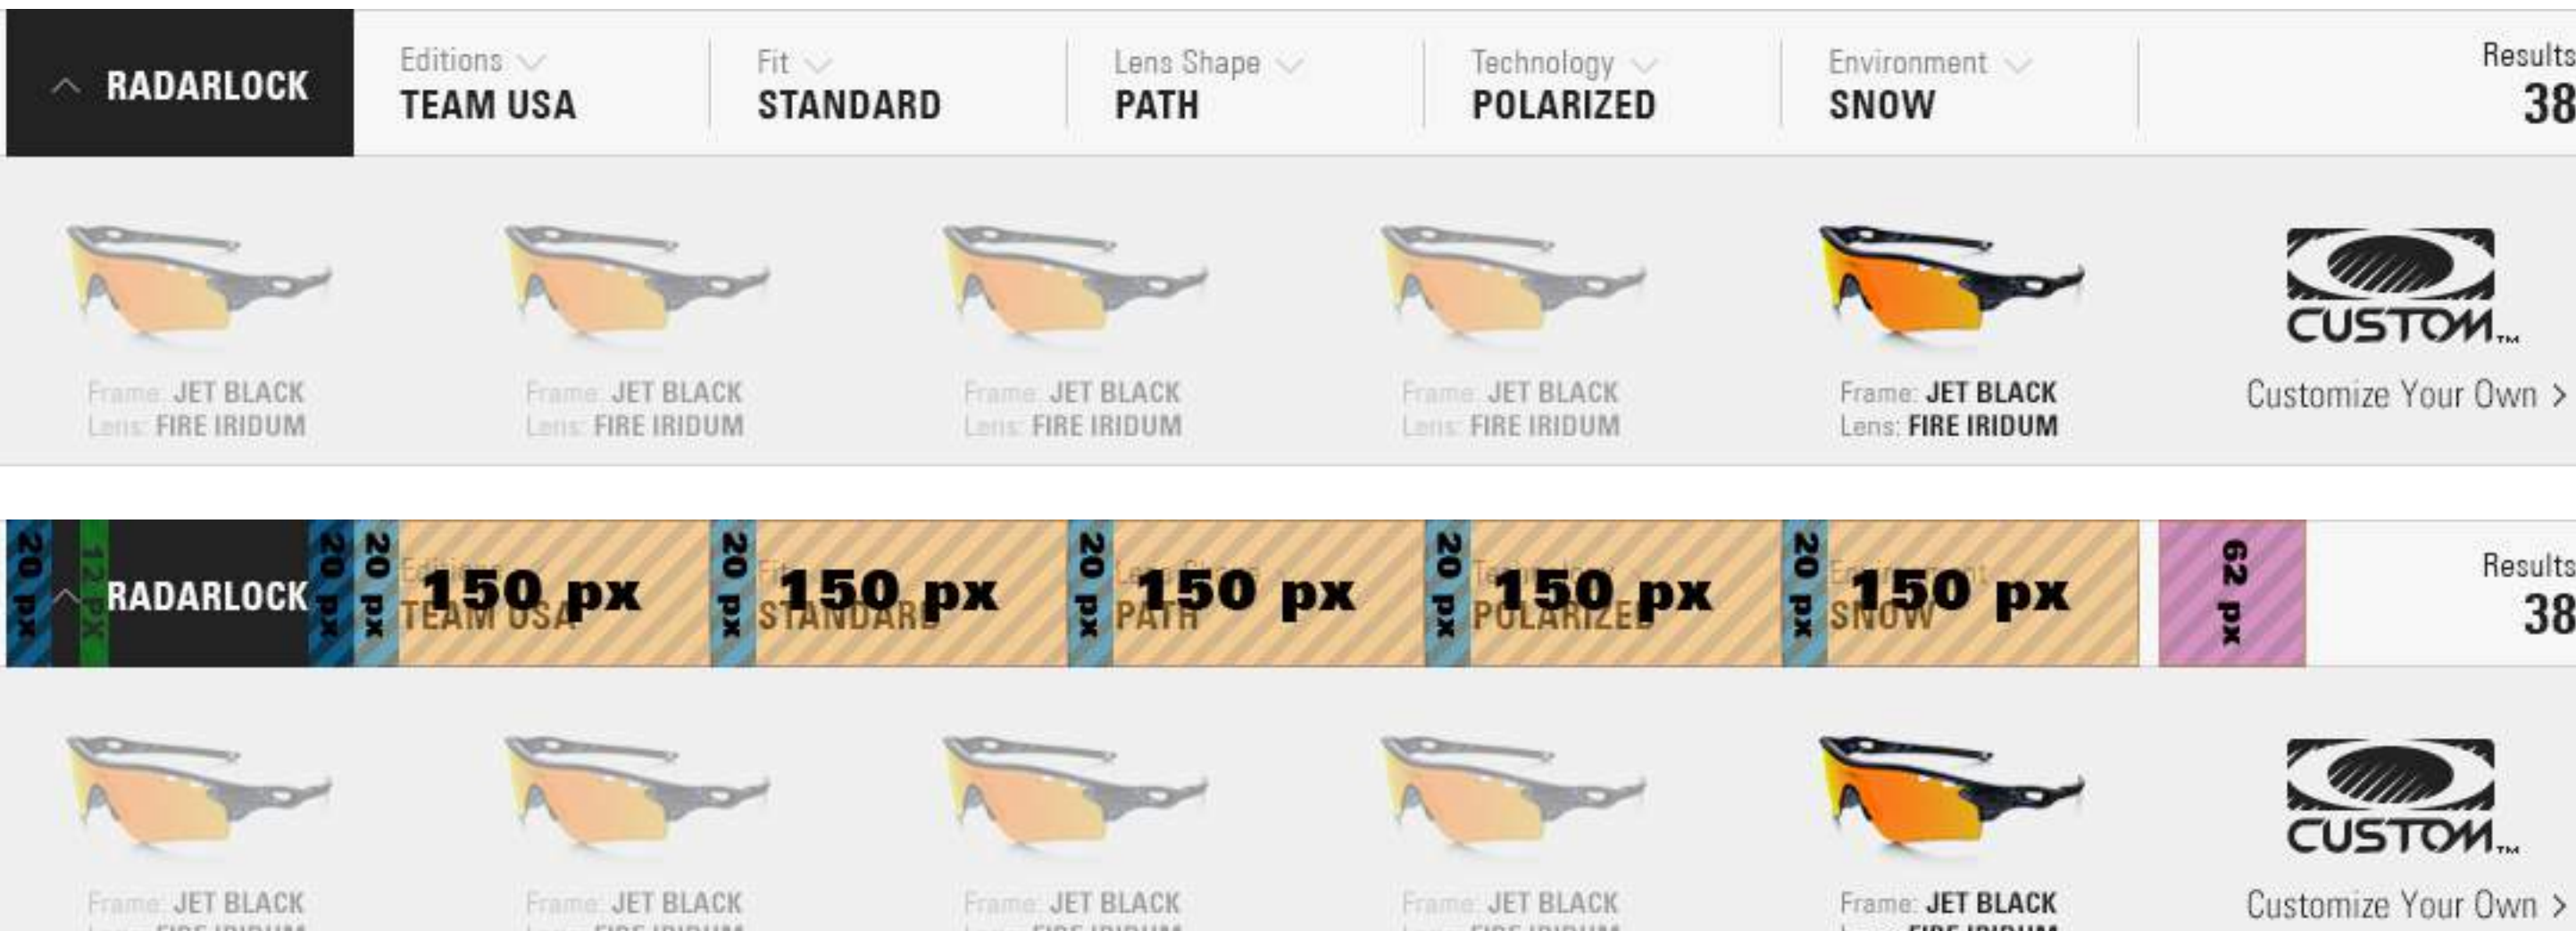

# M31 - MOVEMENT BAR (EYEWEAR PDP) DESKTOP

## STATE 1 - DEFAULT VIEW

## STATE 2 - FAMILY SELECTION

- 1 Family Selection: When clicked "Family selection drawer" opens, pushing filter bar down to State 2 but still contained in 192 px height container.
  - Wrap to two lines when characters extend into 20px padding on the right
  - Font: 65 Bold Univers Condensed 16px #fff
- 2 Label Font: 47 Light Univers Condensed 14px #888  
Selection Font: 65 Bold Univers Condensed 16 px #222
- 3 Results - Text aligned right  
Label Font: 57 light Univers Condensed 14px #888  
Count Font: 65 Bold Univers Condensed 24px #222
- 4 Label Font: 47 Light Univers Condensed 14px #888  
Selection Font: 65 Bold Univers Condensed 16 px #222