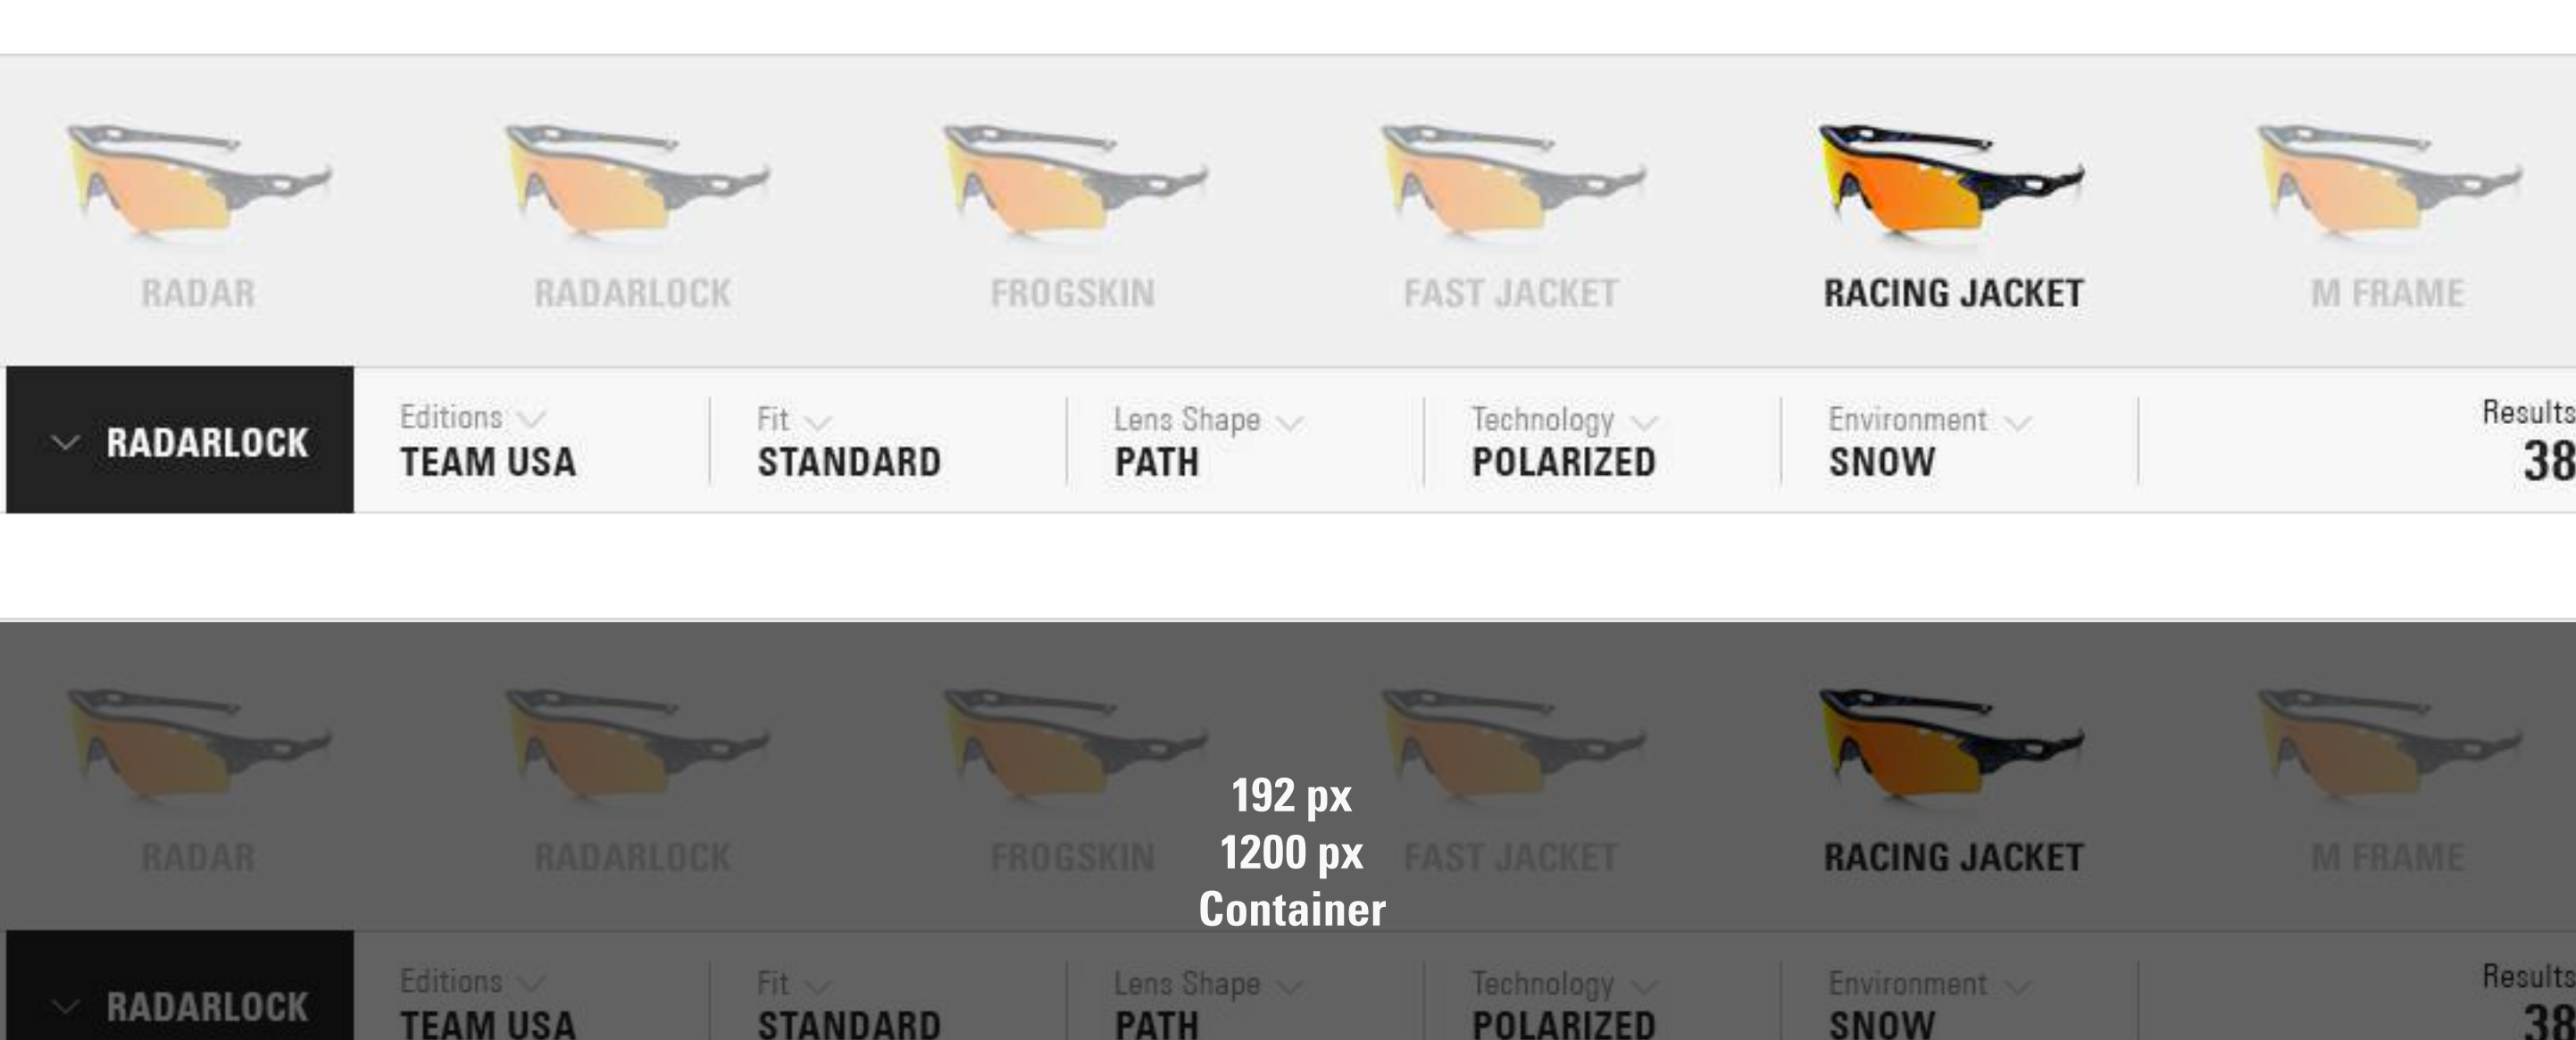

STATE 2 - FAMILY SELECTION

- 1 Family Selection: When clicked "Family selection drawer" opens, pushing filter bar down to State 2 but still contained in 192 px height container.
  - Wrap to two lines when characters extend into 20px padding on the right
  - Font: 65 Bold Univers Condensed 16px #fff
- 2 Label Font: 47 Light Univers Condensed 14px #888
  Selection Font: 65 Bold Univers Condensed 16 px #222
- 3 Results - Text aligned right
  Label Font: 57 light Univers Condensed 14px #888
  Count Font: 65 Bold Univers Condensed 24px #222
- 4 Label Font: 47 Light Univers Condensed 14px #888
  Selection Font: 65 Bold Univers Condensed 16 px #222