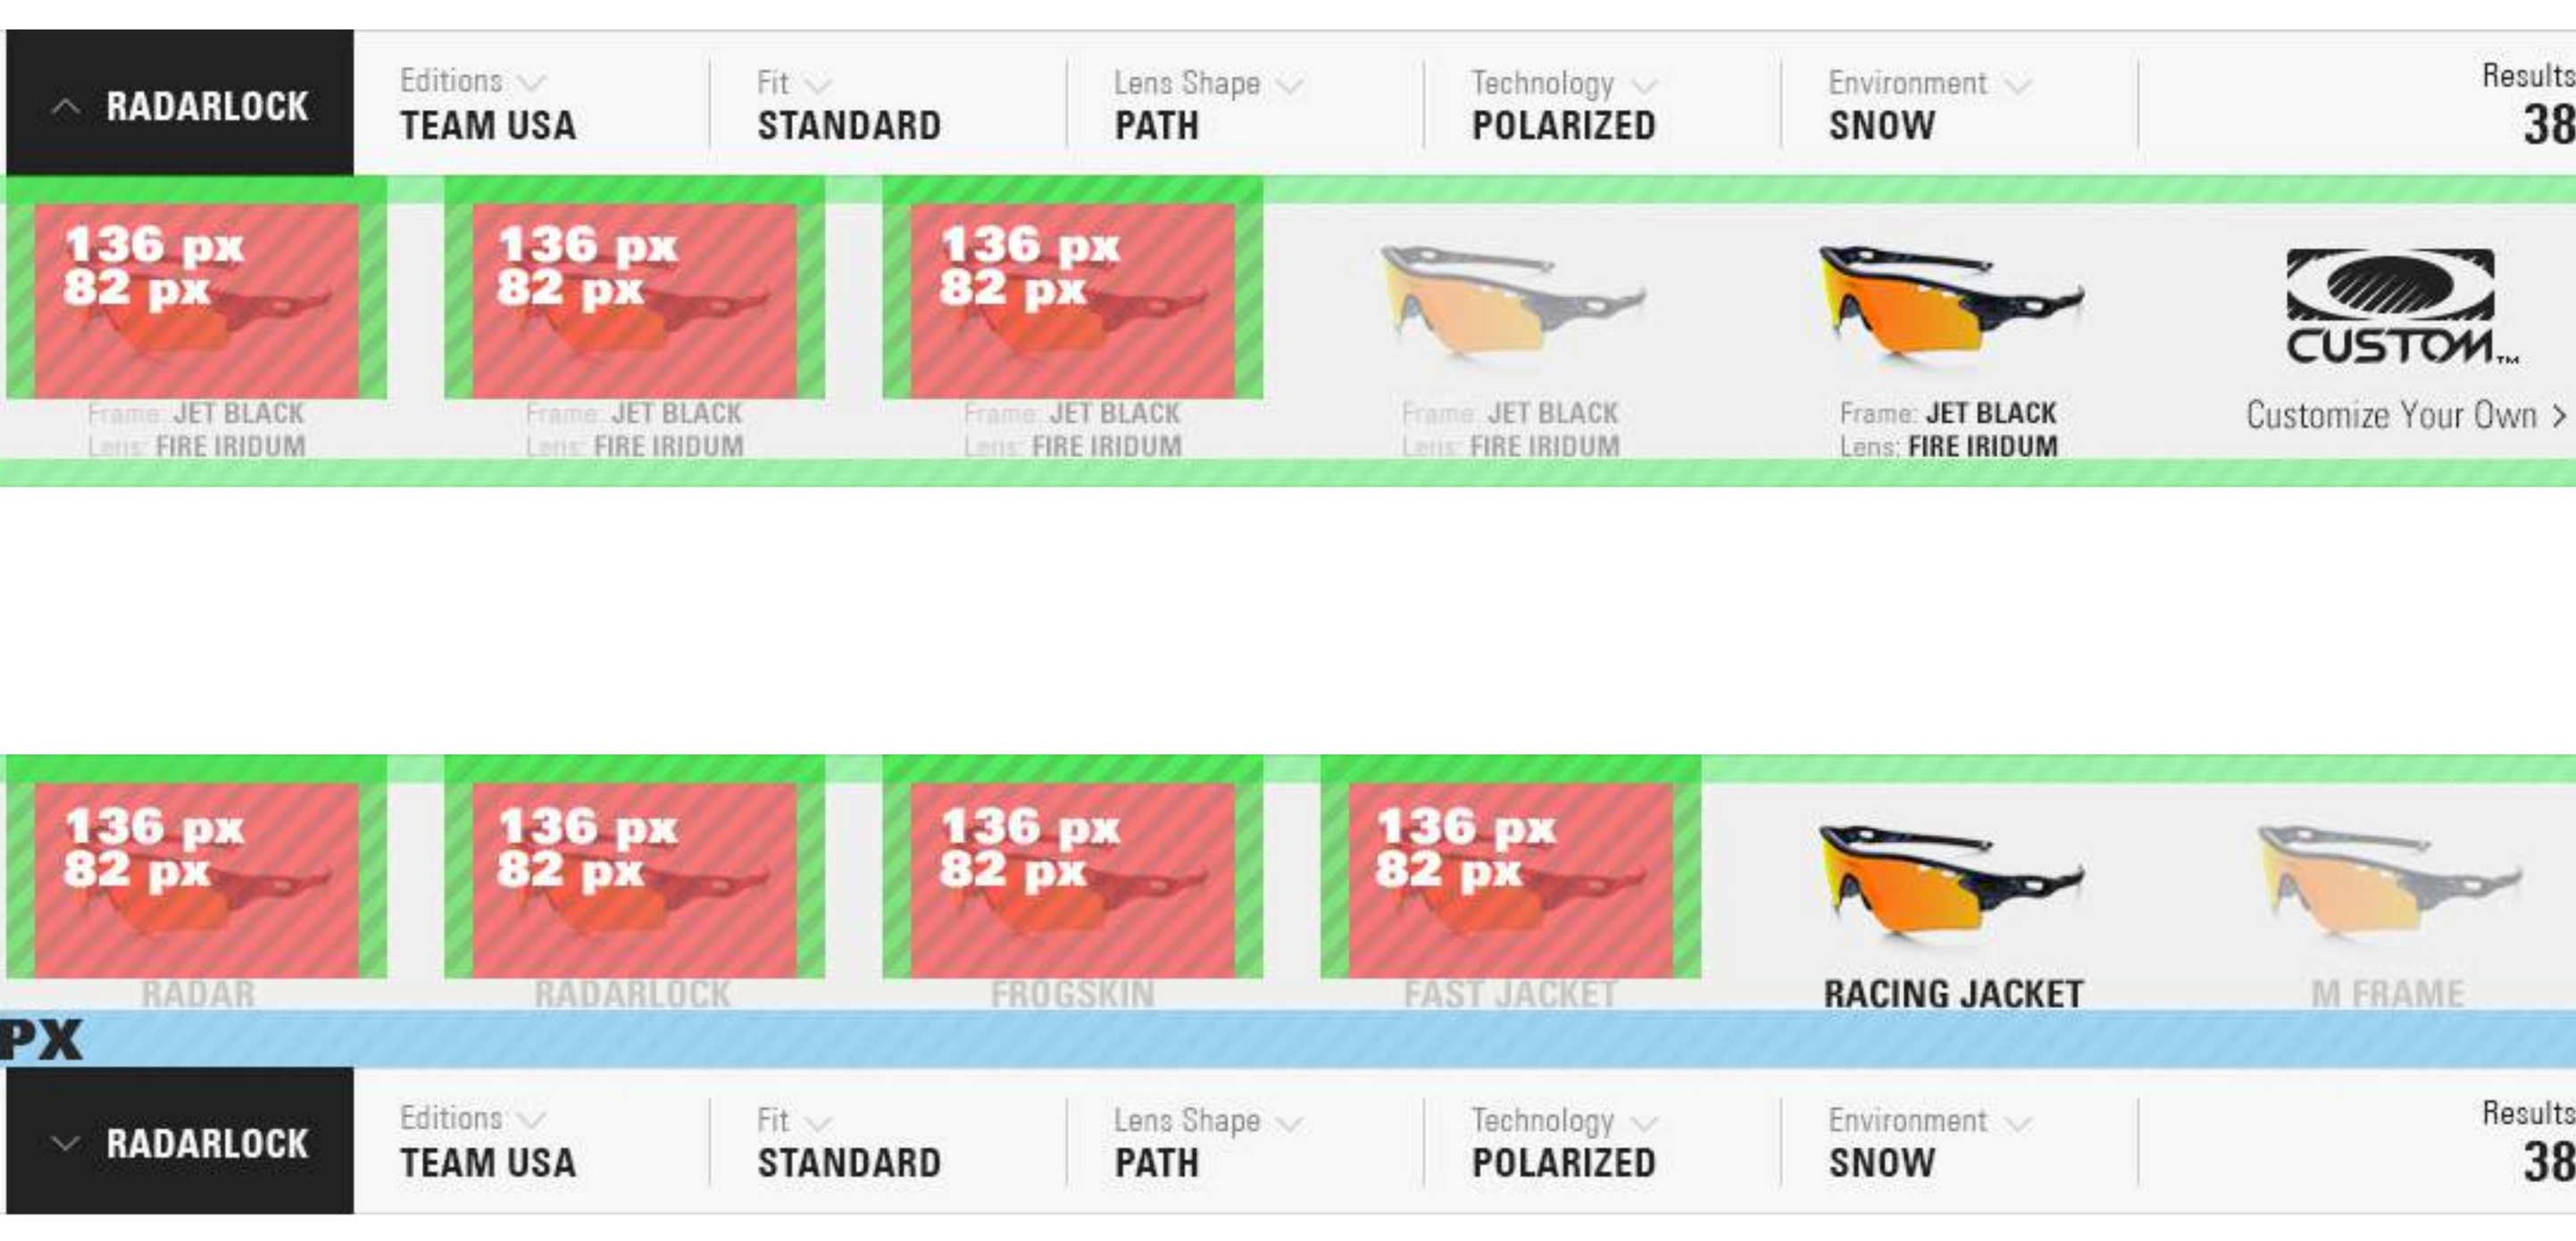

# M31 - MOVEMENT BAR (EYEWEAR PDP) DESKTOP

## STATE 1 - DEFAULT VIEW

## STATE 2 - FAMILY SELECTION

- 1 Family Selection: When clicked "Family selection drawer" opens, pushing filter bar down to State 2 but still contained in 192 px height container.
  - Wrap to two lines when characters extend into 20px padding on the right
  - Font: 65 Bold Univers Condensed 16px #fff
- 2 Label Font: 47 Light Univers Condensed 14px #888  
Selection Font: 65 Bold Univers Condensed 16 px #222
- 3 Results - Text aligned right  
Label Font: 57 light Univers Condensed 14px #888  
Count Font: 65 Bold Univers Condensed 24px #222
- 4 Label Font: 47 Light Univers Condensed 14px #888  
Selection Font: 65 Bold Univers Condensed 16 px #222